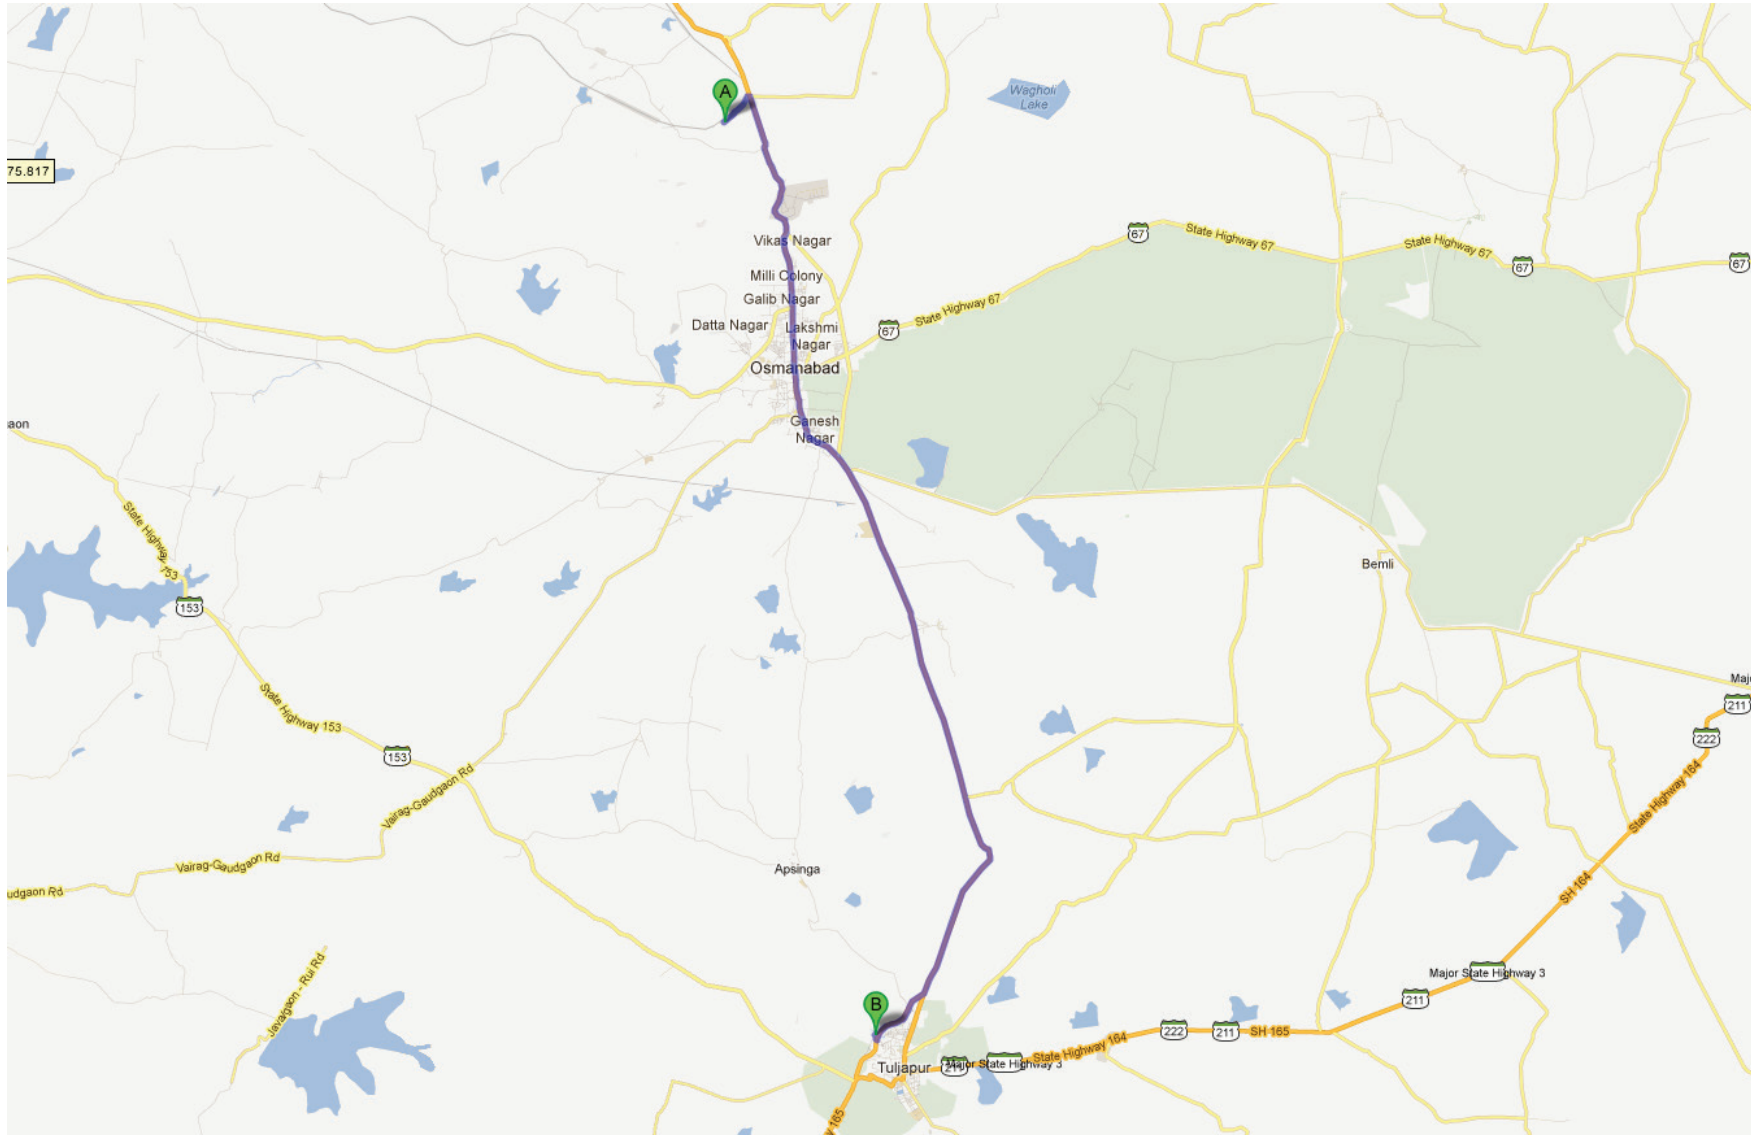

Tuljapur Railway station to TISS Tuljapur Campus