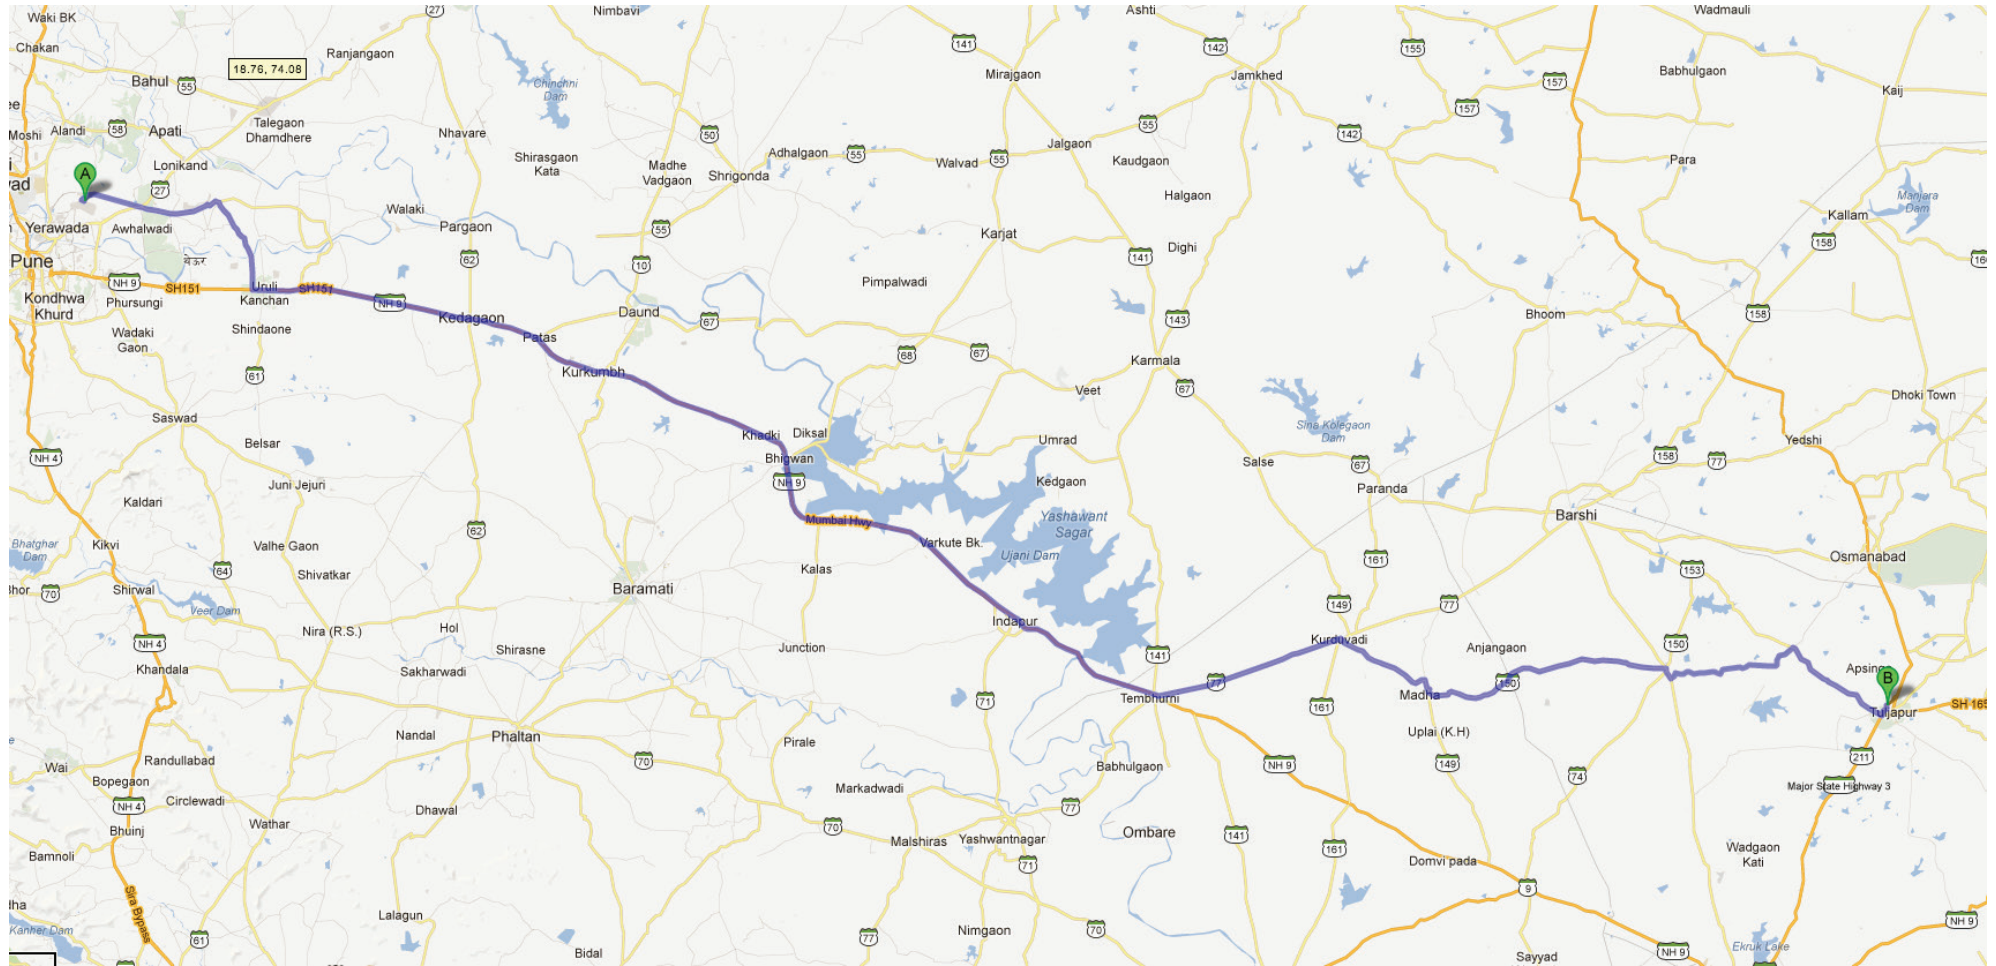

## Pune Airport to TISS Tuljapur Campus

**Directions to Tata Institute of Social Sciences**  
Osmanabad, MH 413601  
**271 km – about 4 hours 53 mins**

You can enter notes here.

 **Pune International Airport**  
Pune, MH

---

1. Head **north-west**

go 120 m  
total 120 m
-  2. Turn left

go 220 m  
total 350 m
-  3. Turn right  
toward Wagholi Rd

go 650 m  
total 1.0 km
-  4. Turn left  
toward Wagholi Rd  
Go through 1 roundabout

go 10.5 km  
total 18.8 km
-  8. Turn right  
toward Mumbai Hwy

go 12.4 km  
total 31.2 km
-  9. Turn left onto **Mumbai Hwy**  
**Partial toll road**  
Pass by **National Petroleum (Indian Oil)** (on the left in 72.8 km)

go 133 km  
total 164 km
-  10. Turn left at **Tembhurni Junction**  
onto SH77  
Pass by **Santosh Hospital.** (on the right in 23.5 km)

go 24.0 km  
total 188 km
-  11. Sharp right onto **SH161**

go 82 m  
total 188 km